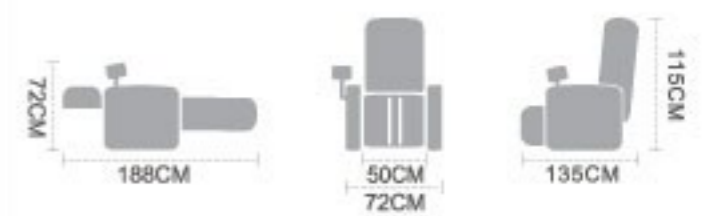

- POWER: 120W ■ STANDBY POWER: <0.33W
- N.W: 75KG ■ G.W: 87KG ■ CE
- MEAS: 118x76x76cm
- AIRBAG:37pcs ■ VALVE:7pcs ■ NOISE: <58dB
- AIR PRESSURE:0.015-0.030MPa ■ AIR PUMP:1pcs