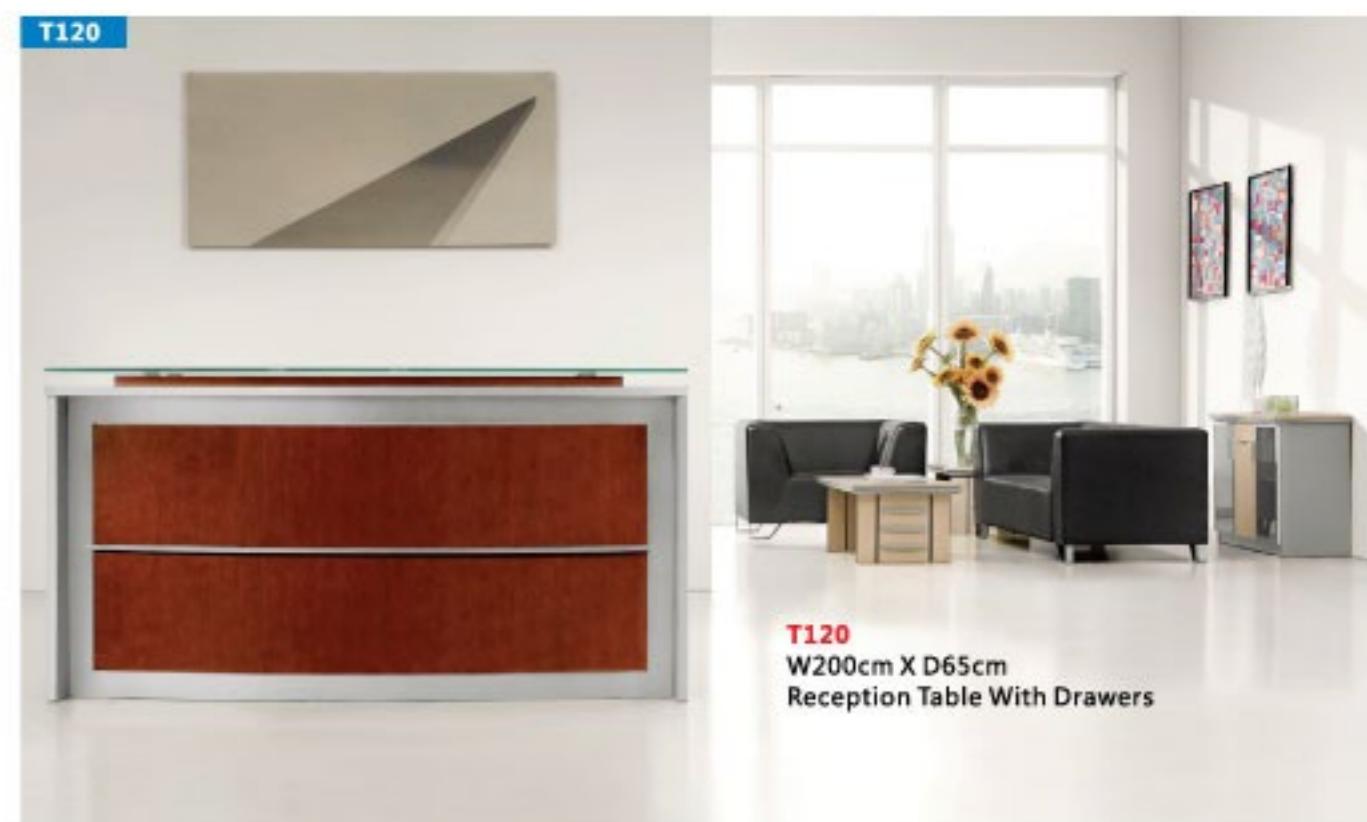

T120

T120
W200cm X D65cm
Reception Table With Drawers