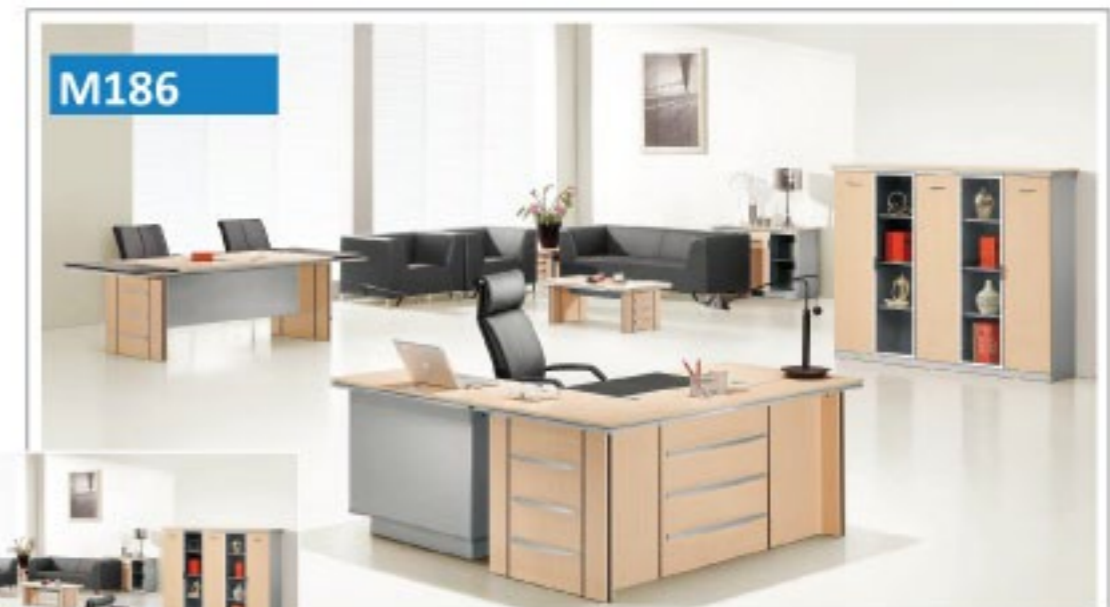

M186
Melamine 1800x850x760
1600*800*760